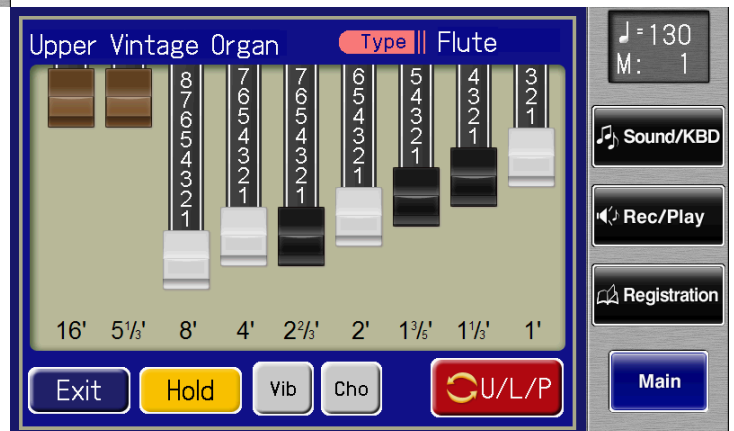

Popular Drawbar "Shapes"

Pistol →

The registration number you
Would write down is:
008400000

← **Half Moon**

The registration number you
Would write down is:
004555554

Right Triangle →

The registration number you
Would write down is:
008776543