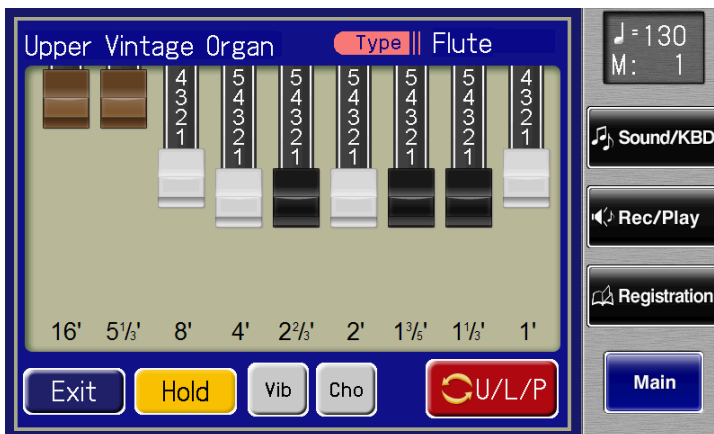

Popular Drawbar "Shapes"

Pistol →

The registration number you
Would write down is:
008400000

← **Half Moon**

The registration number you
Would write down is:
004555554

Right Triangle →

The registration number you
Would write down is:
008776543