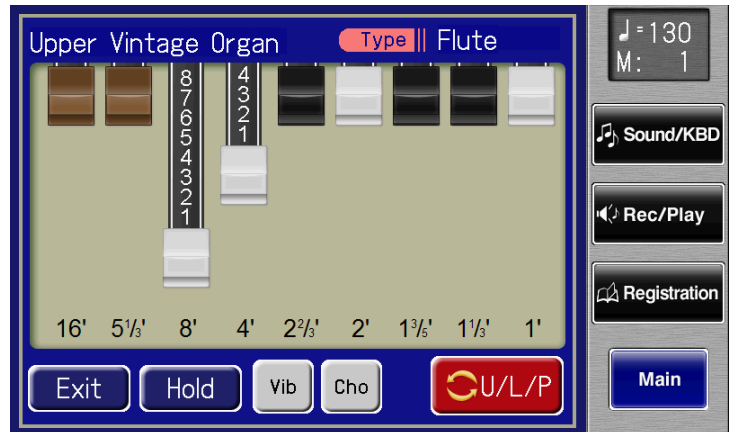

Popular Drawbar "Shapes"

Pistol →

The registration number you
Would write down is:
008400000

← **Half Moon**

The registration number you
Would write down is:
004555554

Right Triangle →

The registration number you
Would write down is:
008776543